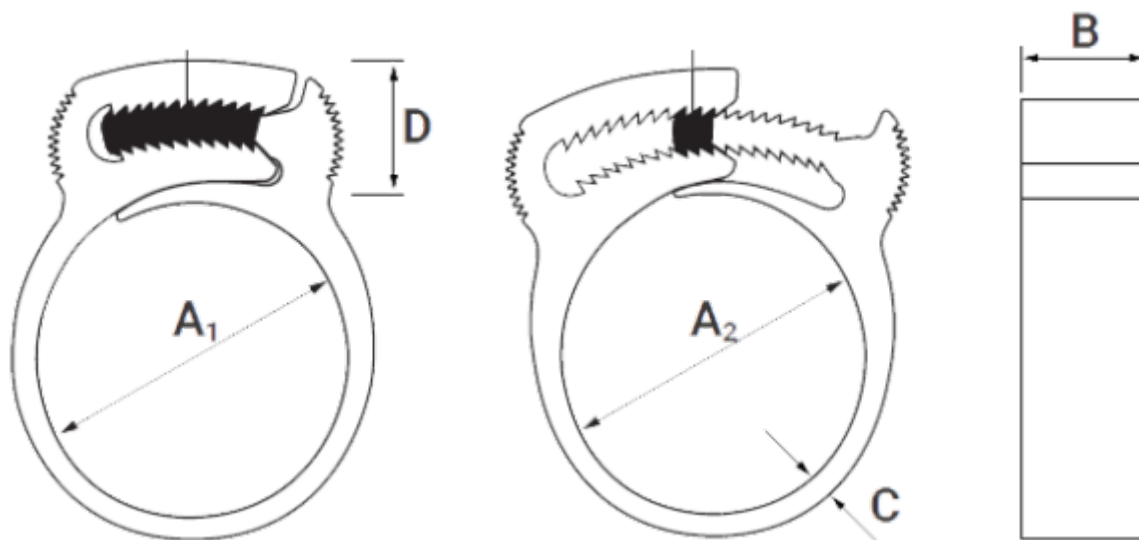

# Data Sheet

Article number: 5622

Description: KLEEclips type U Ø46.3-50.2

## Measures

A1 = 45.8

A2 = 51.3

B = 9.0

C = 2.0

D = 13.9

Size = U

Weight (g) = 731